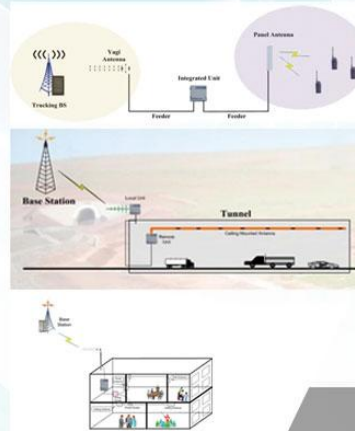

Digital Portable Radio

Cutting Edge Digital Technology!
1 Meter Submersible Water Proof!
DMR Open Standard based on TDMA!

PD780

- Superior Voice
- High Frequency Spectrum Efficiency
- Durable Battery
- Dual Modes
- Secure Communication
- Versatile Data Services
- Further Development Port
- Ergonomic Design
- Reliable Quality

Bi-Directional Amplifier

Best weapon to coverage issue.
Anywhere! Anytime! Most Convenient!

TS9201

- Selectively Amplifying, filtering irrelative signal
- Simultaneous repeating of multi-channel signals
- No Need Of Extra Frequency Resource
- Modularized design
- Strong Compatibility: MPT-1327, Tetra, APC025, iDEN, LTR, APC025