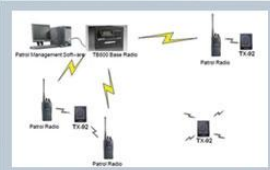

Westfield Shopping Centre chose HYT TS6200 Patrol Record system

Recently HYT Electronics installed and commissioned a two-way radio Patrol and Record system for Westfield Northlakes shopping centre in Brisbane.

Previous to the Patrol and Record system, Westfield staff was using a wand system to record their movements as they moved around the centre.

One of the drawbacks with the old wand system is that staff had to carry a wand and pass it over Ibuttons (installed in various places around the shopping centre) in order to record their movements. This meant staff had to spend time walking to each Ibutton while carrying out their normal duties.

With the new HYT TS6200 Patrol Record System, the wand is replaced with a TC700 patrol hand held radio. When a TC700 patrol hand held radio approaches a TX92 Patrol Point, the radio automatically sends (in real time) to the TS6200 Patrol Record systems, the Patrol Point's ID, the radio ID and the time and date. This data is recorded and displays on TS6200 Patrol Record System for immediate and or later analysis.

Customer's Voice

"I am happy to advise the HYT Patrol Record system installed recently is fully operational and working to and exceeding our expectations" says Mr. Darrin Sneesby, Security Manager Westfield Northlakes.

The program is easy to use and the reporting system is very comprehensive.

The system provides a very useful tool in the day to day running of the shopping centre.

It has now become a fundamental tool in the daily running of the shopping centre, helping to improve human resource efficiency and providing added security for staff members.

In litigation cases where shoppers claims they have slipped over spillages on the floor, we can now show our duty of care from records stored in the Patrol Record system's data base.

The data can be used to support our claim that areas in question had been cleaned, prior to the time of the reported incidences.